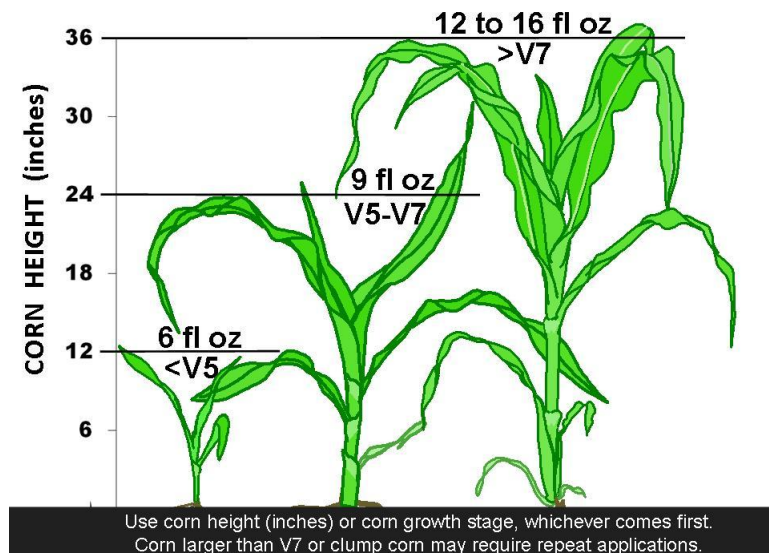

Select Max Rate & Volunteer Corn Plant Size

Corn illustration source: University of Illinois Board of Trustees

Select Max Qualifies for Roundup Ready PLUS® Incentives

Choose Roundup® brand agricultural herbicides as the only glyphosate-containing herbicide for use on Monsanto technology acres on farm.

Use a minimum of 6 fl oz/A* of Select Max to control volunteer corn along with a Roundup brand herbicide to earn the following:

- 32 fl oz Roundup PowerMAX® will earn **$1.00/A**
- 32 fl oz Roundup WeatherMAX® will earn **$1.50/A**

*Rate of Select Max required for volunteer corn control varies based on size. Consult label for the correct rate.

Eligible crops: Genuity® Roundup Ready 2 Yield® Soybeans, Genuity Roundup Ready Flex Cotton, Roundup Ready Soybeans, Roundup Ready Cotton. See www.RoundupReadyPLUS.com for full details.